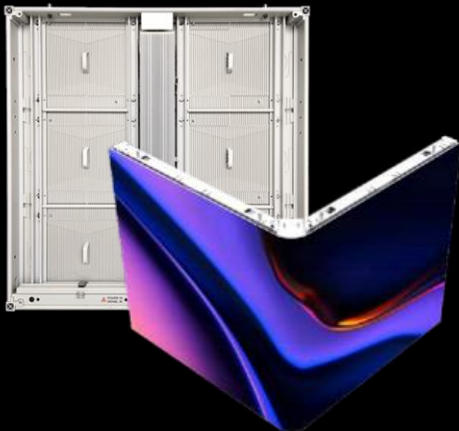

METEOR

LARGE PITCH OUTDOOR

Exceptional visibility in any lighting condition due to extreme brightness. Advanced CCES technology ensures vibrant images and efficient energy use by optimizing power distribution to the RGB LED chips. Design allows for easy front and rear access for maintenance.

APPLICATIONS

- Outdoor Amphitheaters
- Exterior Building Signage
- Sports Stadiums & Arenas
- Outdoor Event Areas & Spaces

ULTRA BRIGHT

Features up to 10,000 nits brightness, ensuring exceptional visibility even under direct sunlight. Utilizing advanced CCES Technology (Common Cathode Energy Saving), our displays deliver vibrant and crisp images that stand out in any environment.

CCES TECHNOLOGY

This cutting-edge technology enables accurate electrical distribution for RGB LED chips, saving energy and reducing power consumption. The result is not only brighter screens but also more efficient and eco-friendly performance.